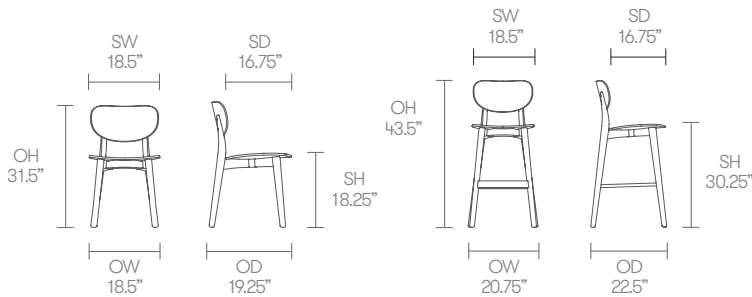

Standard Features

- (* - Selected models only)
- Solid Beech frame
- Beech veneer seat and back
- Stainless Steel footrail protector*
- Upholstered seat*
- Plastic glides

Optional Features

- Counter height stool option, seat height 24.5" (add CH to product code)*
- Plastic glides with felt

Performance Standards

- BS EN 1002:2005
- BS EN 16139:2013 1.2

Dimensions