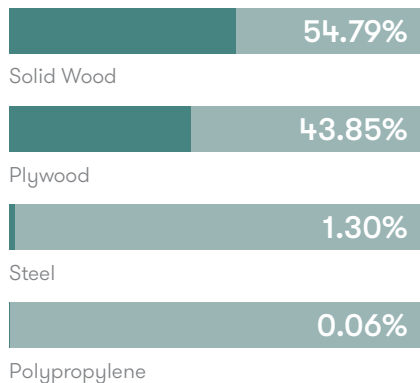

Performance Standards

- BS EN 1002:2005
- BS EN 16139:2013 1.2

Dimensions

Environmental Performance

Material Content

Components are constructed of the following

Recycled Content

Contains up to 0.50% of Recycled Material

Recyclability

The range is 100% recyclable

100%

Finish Options

Beech components can be stained or color washed

Seat pads can be upholstered in a broad range of contract upholstery fabrics, vinyls and leathers from Allermuir standard upholstery collection

Standard Wood Finishes

Beech

Color Washes based on Beech

White as Snow color wash

Back to Black color wash

Slate Gray color wash

Smoke Gray color wash

Vintage Red color wash