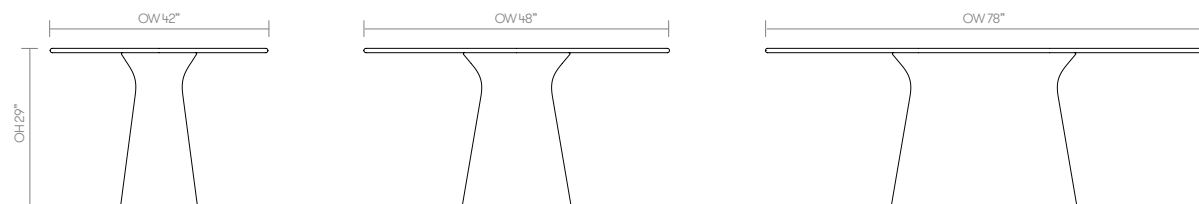

* Click here to see finish options

** Please Note: Central power option is only available on TFL or Laminate tops. Power covers need to be ordered separately.

** Please Note: Number of power units matches number of bases on table.

Power covers are available on pages 7-8 of the pricelist.

dimensions – OH - Overall Height OW - Overall Width

[Back to index](#)

Code	Edge	TFL Standard	TFL Premium Colors	TFL Premium Wood Grains	Global Laminates	Travertine	White Carrara Marble	Green Marble
SUD30SS • Soft Square • Single Slim Base • 29" High • 30" x 30"	TE	1,412	1,454	1,525	-	-	-	-
	47	-	-	-	1,900	-	-	-
	BN	-	-	-	-	7,695	6,635	7,435
SUD36RD • Round • Single Slim Base • 29" High • 36" dia.	TE	1,587	1,635	1,714	-	-	-	-
	47	-	-	-	2,093	-	-	-
	BN	-	-	-	-	9,395	8,285	9,135
SUD42RD • Round • Single Slim Base • 29" High • 42" dia.	TE	1,631	1,680	1,761	-	-	-	-
	47	-	-	-	2,122	-	-	-
	BN	-	-	-	-	11,086	10,915	12,225
SUD48RD • Round • Single Large Base • 29" High • 48" dia.	TE	1,982	2,041	2,141	-	-	-	-
	47	-	-	-	2,514	-	-	-
	BN	-	-	-	-	12,716	12,162	13,824
SUD54RD • Round • Single Large Base • 29" High • 54" dia.	TE	2,068	2,130	2,233	-	-	-	-
	47	-	-	-	3,290	-	-	-
	BN	-	-	-	-	-	-	-
SUD7854PL • Pill • Single Pill Base • 29" High • 78" x 54"	TE	3,213	3,310	3,470	-	-	-	-
	47	-	-	-	4,900	-	-	-
	BN	-	-	-	-	-	-	-

TFL = TFL Range

47 = Profile Edge 47

BN = Bullnose

TE = Taped Edge

All prices listed in US $

Please see pages 9-10 for breakdown on how table tops are split depending on table top material