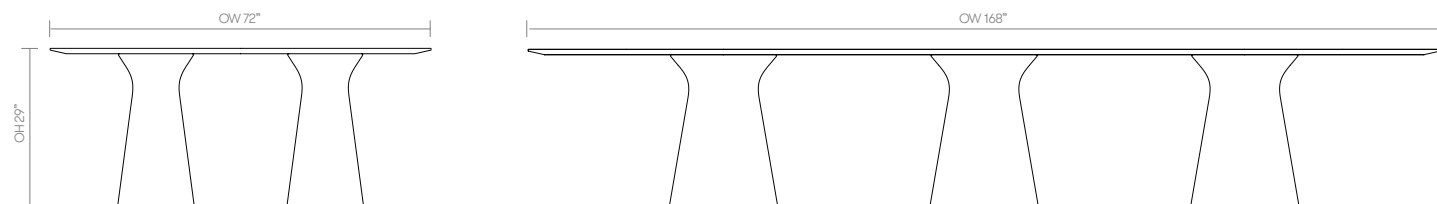

dimensions – OH - Overall Height OW - Overall Width

[Back to index](#)

Code	Edge	TFL Standard	TFL Premium Colors	TFL Premium Wood Grains	Global Laminates	Travertine	White Carrara Marble	Green Marble
SUD7236PL • Pill • Double Slim Base • 29" High • 72" x 36"	TE	2,852	2,938	3,080	-	-	-	-
	47	-	-	-	3,803	-	-	-
	BN	-	-	-	-	-	-	-
SUD8442PL • Pill • Double Slim Base • 29" High • 84" x 42"	TE	3,312	3,412	3,577	-	-	-	-
	47	-	-	-	4,249	-	-	-
	BN	-	-	-	-	-	-	-
SUD9654PL • Pill • Double Large Base • 29" High • 96" x 54"	TE	3,900	4,017	4,212	-	-	-	-
	47	-	-	-	5,515	-	-	-
	BN	-	-	-	-	-	-	-
SUD12054PL • Pill • Double Large Base • 29" High • 120" x 54"	TE	4,300	4,417	4,612	-	-	-	-
	47	-	-	-	6,015	-	-	-
	BN	-	-	-	-	-	-	-
SUD14472PL • Pill • Triple Pill Base • 29" High • 144" x 72"	TE	9,445	9,728	10,200	-	-	-	-
	47	-	-	-	12,366	-	-	-
	BN	-	-	-	-	-	-	-
SUD16872PL • Pill • Triple Pill Base • 29" High • 168" x 72"	TE	10,652	10,972	11,505	-	-	-	-
	47	-	-	-	14,490	-	-	-
	BN	-	-	-	-	-	-	-

TFL = TFL Range   47 = Profile Edge   BN = Bullnose   TE = Taped Edge   All prices listed in US $

Please see pages 9-10 for breakdown on how table tops are split depending on table top material