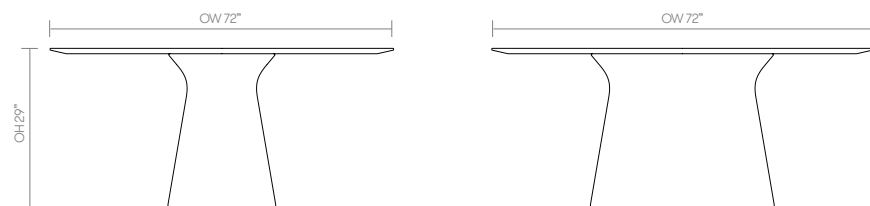

dimensions – OH - Overall Height OW - Overall Width

[Back to index](#)

Code	Edge	TFL Standard	TFL Premium Colors	TFL Premium Wood Grains	GL	Travertine	White Carrara Marble	Green Marble
SUD7242CO • Conference • Single pill • 29" High • 72" x 42"	TE	3,045	3,136	3,290	-	-	-	-
	47	-	-	-	3,935	-	-	-
	BN	-	-	-	-	-	-	-
SUD7260CO • Conference • Single pill base • 29" High • 72" x 60"	TE	3,200	3,300	3,500	-	-	-	-
	47	-	-	-	4,900	-	-	-
	BN	-	-	-	-	-	-	-

GL = Global Laminate   TFL = TFL Range   47 = Profile Edge   BN = Bullnose   TE = Taped Edge   All prices listed in US $

Please see pages 9-10 for breakdown on how table tops are split depending on table top material